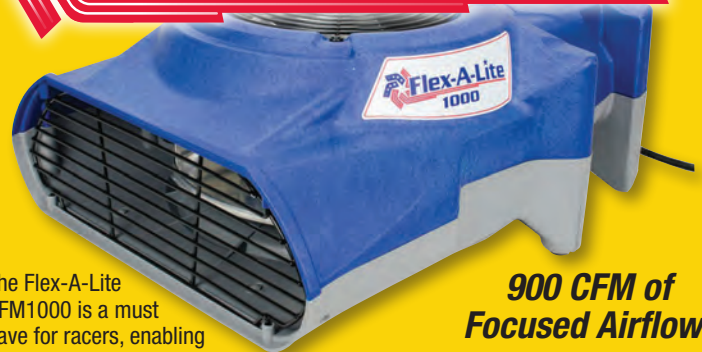

Flex-A-Lite

The Flex-A-Lite CFM1000 is a must have for racers, enabling you to cool your car quickly between rounds. It's also helpful in the garage to quickly clear smoke or fumes, or to keep you cool as you work with a steady stream of airflow.

900 CFM of Focused Airflow!

PN CFM1000
$244⁹⁹