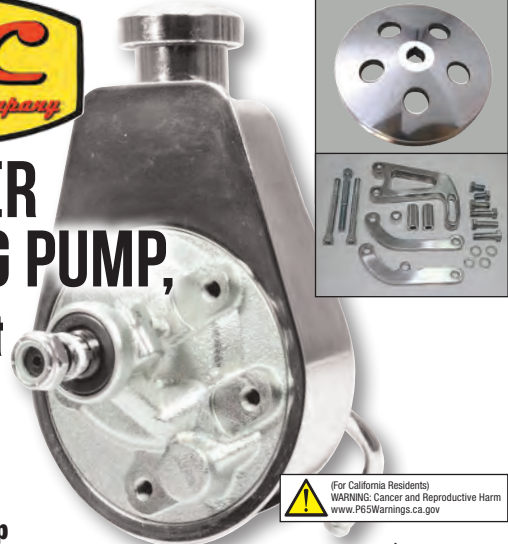

GM POWER STEERING PUMP, PULLEY & BRACKET

Saginaw Style Fits GM '73-up

- Power Steering Pump PN R3913 Teardrop Style, Chrome **\$196.99**
- SB Chevy (Short Nose) Power Steering Pulley PN R8848POL Polished Aluminum **\$52.99**
- SB Chevy Power Steering Bracket (w/Long Water Pump only) PN R4302 Polished Aluminum **\$65.99**