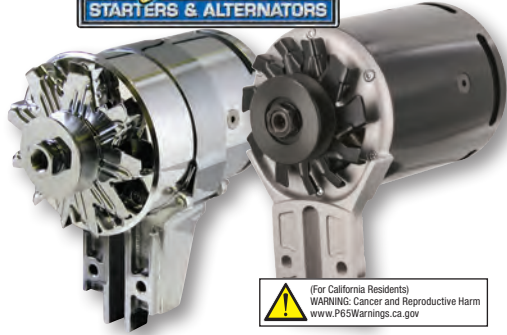

GM POWER STEERING PUMP, PULLEY & BRACKET

Saginaw Style Fits GM '73-up

- Power Steering Pump PN R3913 Teardrop Style, Chrome **\$196.99**
- SB Chevy (Short Nose) Power Steering Pulley PN R8848POL Polished Aluminum **\$52.99**
- SB Chevy Power Steering Bracket (w/Long Water Pump only) PN R4302 Polished Aluminum **\$65.99**

(For California Residents) WARNING: Cancer and Reproductive Harm www.P65Warnings.ca.gov

POWERMMASTER Performance STARTERS & ALTERNATORS

PowerGEN - it's all about the "correct look!" PowerGEN alternators combine the looks of a generator with the output and reliability of an alternator. PowerGEN units offer one-wire operation, producing up to 90 amps, with a whopping 60 amps at idle. A regulator is included with nearly all models.